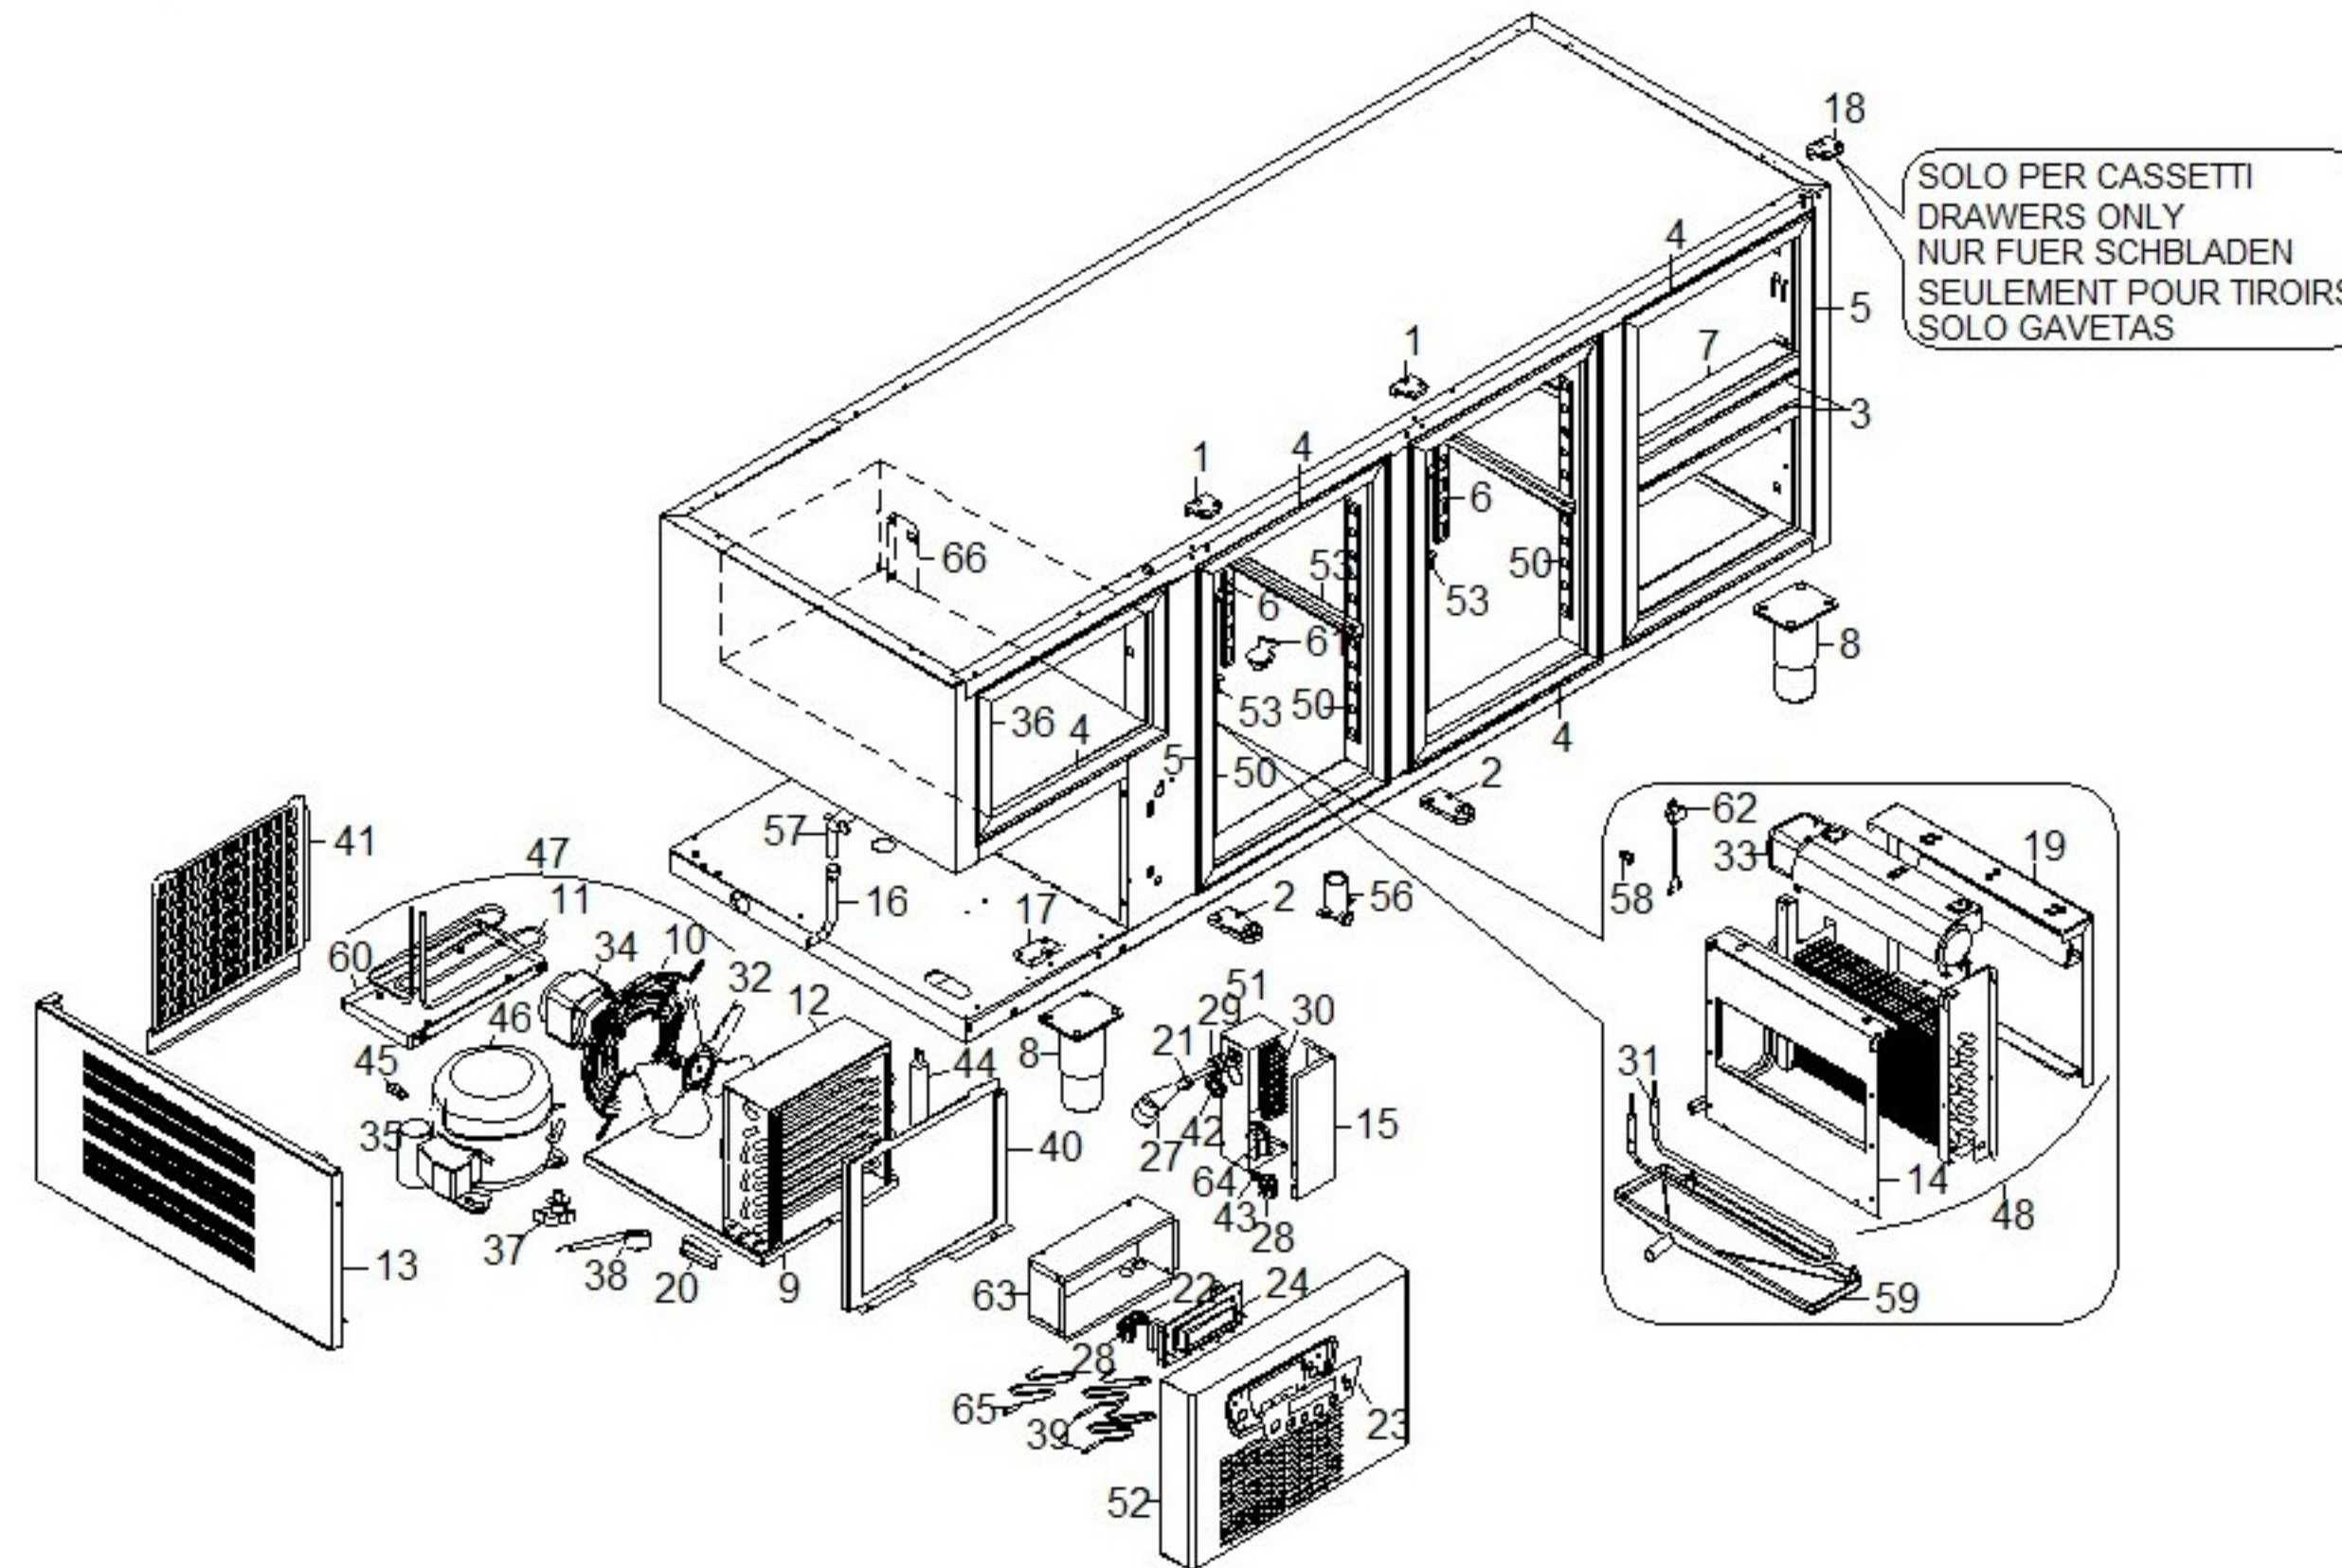

ANGELO PO - BASE REFRIGERATA TN It.433, 1 PORTINA+5 CASSETTI
 6TEB4M - 15-06-2008 » 14-05-2010

Modello Typ Model Modelle Modelo

		6TEA 6TEAA 6TEAM	6TEA2 6TEA2A 6TEA2M	6TEA11 6TEA11A 6TEA11M	6TEA13 6TEA13A 6TEA13M	6TEB 6TEBA 6TEBM	6TEB2 6TEB2A 6TEB2M	6TEB4 6TEB4A 6TEB4M	6TEB11 6TEB11A 6TEB11M	6TEB13 6TEB13A 6TEB13M	6TEC 6TECA 6TECM	6TEC2 6TEC2A 6TEC2M	6TEC4 6TEC4A 6TEC4M	6TEC11 6TEC11A 6TEC11M	6TEC22 6TEC22A 6TEC22M	6TEC13 6TEC13A 6TEC13M
Num.cassetti	1/2	1	1	1	1	1	1	1	1	1	1	1	1	1	1	1
Schublad	1/2SUP	-	1	-	-	-	1	2	-	-	-	1	2	-	-	-
Drawers	1/2INF	-	1	-	-	-	1	2	-	-	-	1	2	-	-	-
Tiroirs	1/3	-	-	1	3	-	-	-	1	3	-	-	-	1	2	3
Gabetas	2/3	-	-	1	-	-	-	-	1	-	-	-	-	1	2	-
Porte Türen Doors Portes Puertas		2	1	1	1	3	2	1	2	2	4	3	2	3	2	3