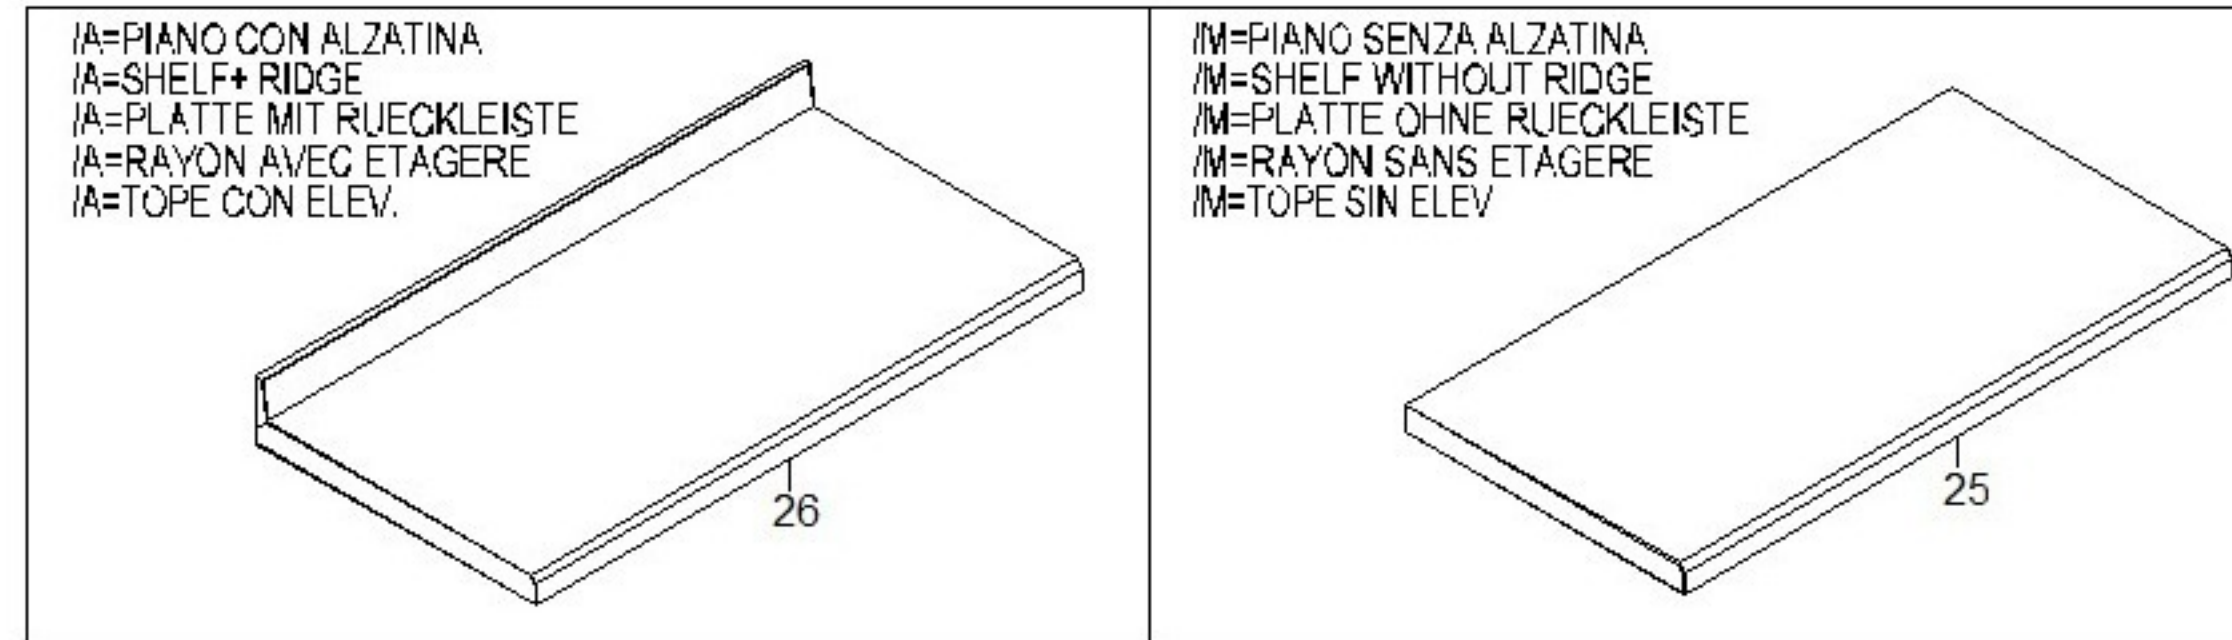

ANGELO PO - BASE REFRIGERATA TN It.433, 1 PORTINA+5 CASSETTI
 6TEB4M - 15-06-2008 » 14-05-2010

Modello Typ Model Modelle Modelo

		6TEA 6TEAA 6TEAM	6TEA2 6TEA2A 6TEA2M	6TEA11 6TEA11A 6TEA11M	6TEA13 6TEA13A 6TEA13M	6TEB 6TEBA 6TEBM	6TEB2 6TEB2A 6TEB2M	6TEB4 6TEB4A 6TEB4M	6TEB11 6TEB11A 6TEB11M	6TEB13 6TEB13A 6TEB13M	6TEC 6TECA 6TECM	6TEC2 6TEC2A 6TEC2M	6TEC4 6TEC4A 6TEC4M	6TEC11 6TEC11A 6TEC11M	6TEC22 6TEC22A 6TEC22M	6TEC13 6TEC13A 6TEC13M
Num.cassetti	1/2	1	1	1	1	1	1	1	1	1	1	1	1	1	1	1
Schublad	1/2SUP	-	1	-	-	-	1	2	-	-	-	1	2	-	-	-
Drawers	1/2INF	-	1	-	-	-	1	2	-	-	-	1	2	-	-	-
Tiroirs	1/3	-	-	1	3	-	-	-	1	3	-	-	-	1	2	3
Gabetas	2/3	-	-	1	-	-	-	-	1	-	-	-	-	1	2	-
Porte Türen Doors Portes Puertas		2	1	1	1	3	2	1	2	2	4	3	2	3	2	3